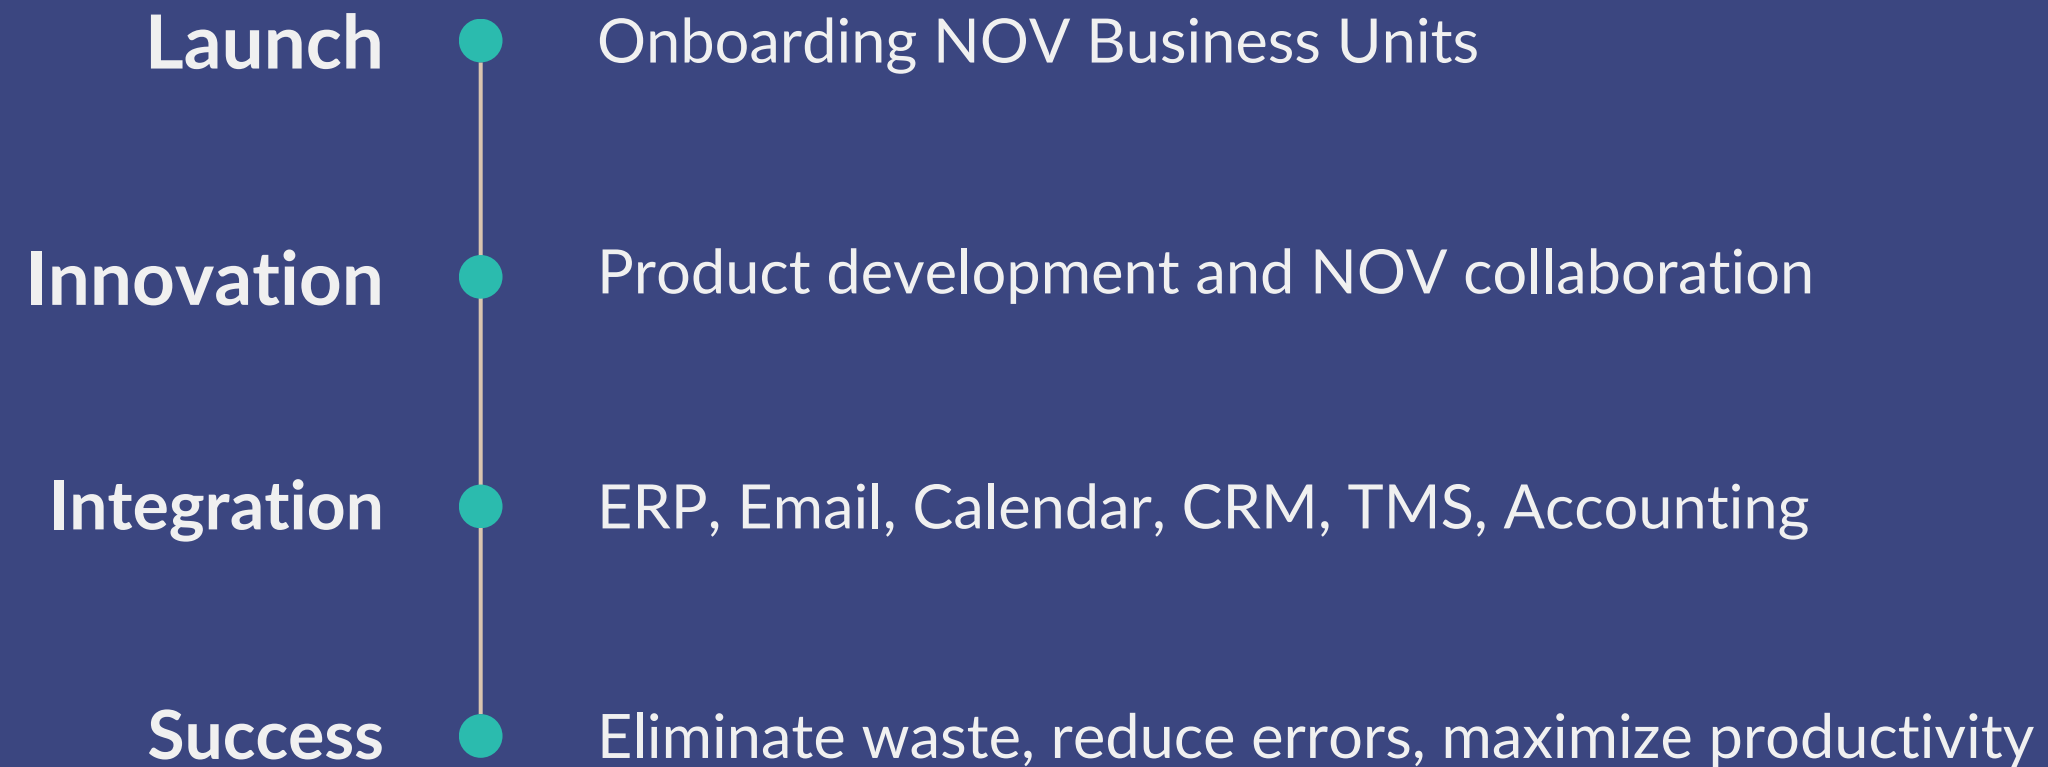

Cummins, Graybar, EquipmentShare and NOV

99%

On Time Deliveries

Over 8,000 Shipments since Inception

30%

Potential reduction of shipping costs

Optimized vehicles & national carrier network

NOV Supernova Pilot

Automating ancient practices and streamlining manual processes

Transforming Logistics

New \$2M Investment

Partnership with lead investor

Positioning for Growth

Geographic expansion and new customers

Future Innovation